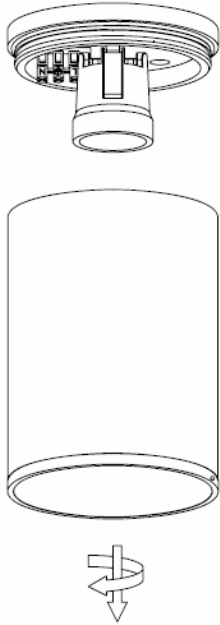

Line drawing of the item

Item number: 27870/01/31

Installation drawing

1.

2.

3.

4.

5.

Technical details

materials used:	Die-cast Aluminium
color:	White
dimmable and how is the fixture dimmable:	
size:	Height: 15.3CM Length: Φ 10.8CM Width: Net Weight: 0.73KG
power requirements:	220-240V~50Hz
bulb type and maximum Wattage:	ESL E27 Max.24W
number of bulbs:	1xE27
IP degree:	IP54