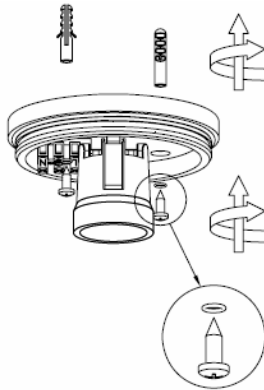

Line drawing of the item

Item number: 27870/01/31

Installation drawing

1.

2.

3.

4.

5.

Technical details

materials used:	Die-cast Aluminium
color:	White
dimmable and how is the fixture dimmable:	
size:	Height: 15.3CM Length: Φ 10.8CM Width: Net Weight: 0.73KG
power requirements:	220-240V~50Hz
bulb type and maximum Wattage:	ESL E27 Max.24W
number of bulbs:	1xE27
IP degree:	IP54