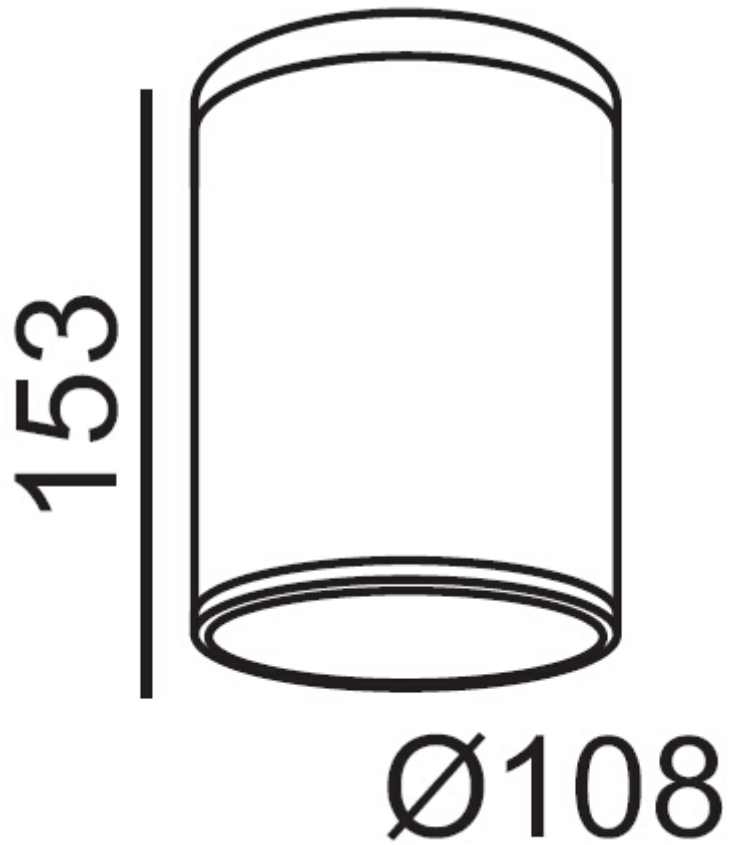

Line drawing of the item

Item number: 27870/01/31

Installation drawing

1.

2.

3.

4.

5.

Technical details

materials used:	Die-cast Aluminium
color:	White
dimmable and how is the fixture dimmable:	
size:	Height: 15.3CM Length: Φ 10.8CM Width: Net Weight: 0.73KG
power requirements:	220-240V~50Hz
bulb type and maximum Wattage:	ESL E27 Max.24W
number of bulbs:	1xE27
IP degree:	IP54