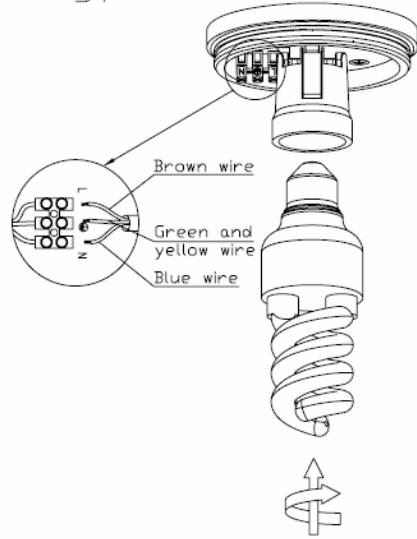

Line drawing of the item

Item number: 27870/01/31

Installation drawing

1.

2.

3.

4.

5.

Technical details

materials used:	Die-cast Aluminium
color:	White
dimmable and how is the fixture dimmable:	
size:	Height: 15.3CM Length: Φ 10.8CM Width: Net Weight: 0.73KG
power requirements:	220-240V~50Hz
bulb type and maximum Wattage:	ESL E27 Max.24W
number of bulbs:	1xE27
IP degree:	IP54