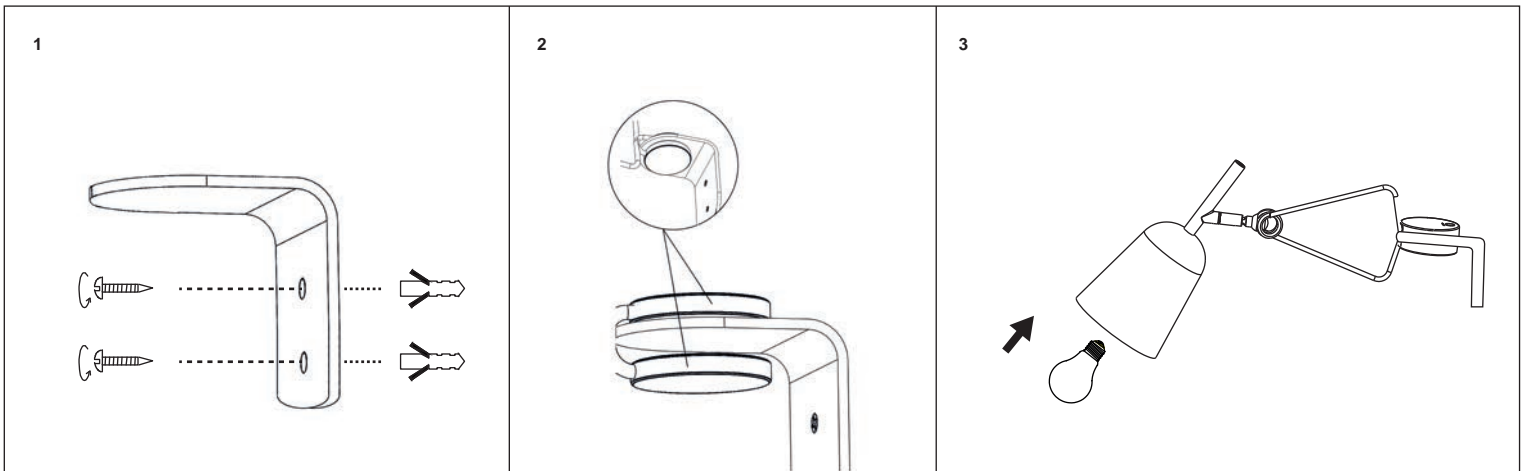

- ref. 51133 black+cream - negro+crema
- ref. 51134 chrome+white - cromo+blanco
- ref. 51135 white - blanco
- ref. 51136 grey+white - gris+blanco

studio: wall lamp accessory
ref. 51129

i refs. 51129, 51133, 51134, 51135, 51136
are sold separately
se venden por separado