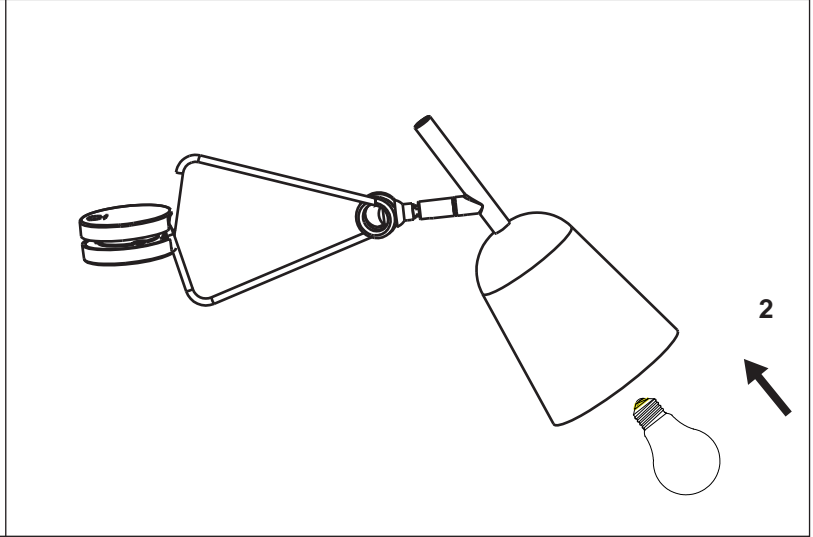

- ref. 51133 black+cream - negro+crema
- ref. 51134 chrome+white - cromo+blanco
- ref. 51135 white - blanco
- ref. 51136 grey+white - gris+blanco

studio: wall lamp accessory
ref. 51129

i refs. 51129, 51133, 51134, 51135, 51136
are sold separately
se venden por separado