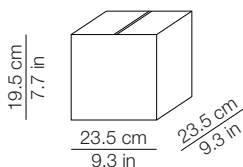

DIMENSIONI - DIMENSIONS

IMBALLO - PACKAGING

Volume: 0.055 m³ / 1.949 ft³
Gross weight: 3.34 kg / 7.35 lbs

Volume: 0.012 m³ / 0.411 ft³
Gross weight (Kushi): 1.03 kg / 2.27 lbs
Gross weight (Kushi Led): 1.4 kg / 3.1 lbs

DIMENSIONI - DIMENSIONS

IMBALLO - PACKAGING

Volume: 0.011 m³ / 0.380 ft³
Gross weight: 0.86 kg / 1.89 lbs

Volume: 0.005 m³ / 0.174 ft³
Gross weight: 0.69 kg / 1.52 lbs

MATERIALI E FINITURE - MATERIALS AND FINISHINGS