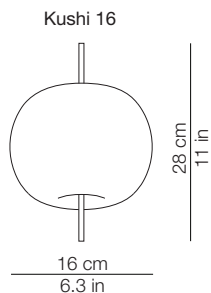

DIMENSIONI - DIMENSIONS

IMBALLO - PACKAGING

Volume: 0.055 m³ / 1.949 ft³
Gross weight: 3.34 kg / 7.35 lbs

Volume: 0.012 m³ / 0.411 ft³
Gross weight (Kushi): 1.03 kg / 2.27 lbs
Gross weight (Kushi Led): 1.4 kg / 3.1 lbs

DIMENSIONI - DIMENSIONS

IMBALLO - PACKAGING

Volume: 0.011 m³ / 0.380 ft³
Gross weight: 0.86 kg / 1.89 lbs

Volume: 0.005 m³ / 0.174 ft³
Gross weight: 0.69 kg / 1.52 lbs

MATERIALI E FINITURE - MATERIALS AND FINISHINGS

Lampadine - *Bulbs*
1 x 5,5W - 2700 K - 600 lm - CRI>80 - Board led

energy efficiency class A+

KUSHI 33 SUSPENSION

Lampada a sospensione
Suspension lamp

Rosone - diam.12.5cm h. 3cm - colore bianco
fissato a soffitto con tasselli (2-4) non forniti
*Canopy - diam. 4.9in h. 1.1in - colour white
fixed to the ceiling with not provided screws (2-4)*

KUSHI 16 SUSPENSION

Lampada a sospensione
Suspension lamp

Rosone - diam.12.5cm h. 3cm - colore bianco
fissato a soffitto con tasselli (2-4) non forniti
*Canopy - diam. 4.9in h. 1.1in - colour white
fixed to the ceiling with not provided screws (2-4)*