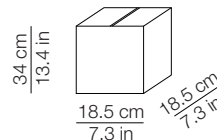

DIMENSIONI - DIMENSIONS

IMBALLO - PACKAGING

Volume: 0.055 m³ / 1.949 ft³
Gross weight: 3.34 kg / 7.35 lbs

Volume: 0.012 m³ / 0.411 ft³
Gross weight (Kushi): 1.03 kg / 2.27 lbs
Gross weight (Kushi Led): 1.4 kg / 3.1 lbs

DIMENSIONI - DIMENSIONS

IMBALLO - PACKAGING

Volume: 0.011 m³ / 0.380 ft³
Gross weight: 0.86 kg / 1.89 lbs

Volume: 0.005 m³ / 0.174 ft³
Gross weight: 0.69 kg / 1.52 lbs

MATERIALI E FINITURE - MATERIALS AND FINISHINGS