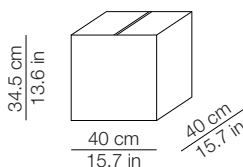

DIMENSIONI - DIMENSIONS

IMBALLO - PACKAGING

Volume: 0.055 m³ / 1.949 ft³
Gross weight: 3.34 kg / 7.35 lbs

Volume: 0.012 m³ / 0.411 ft³
Gross weight (Kushi): 1.03 kg / 2.27 lbs
Gross weight (Kushi Led): 1.4 kg / 3.1 lbs

DIMENSIONI - DIMENSIONS

IMBALLO - PACKAGING

Volume: 0.011 m³ / 0.380 ft³
Gross weight: 0.86 kg / 1.89 lbs

Volume: 0.005 m³ / 0.174 ft³
Gross weight: 0.69 kg / 1.52 lbs

MATERIALI E FINITURE - MATERIALS AND FINISHINGS