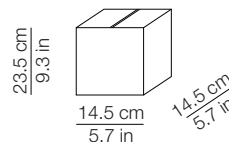

DIMENSIONI - DIMENSIONS

IMBALLO - PACKAGING

Volume: 0.055 m³ / 1.949 ft³
Gross weight: 3.34 kg / 7.35 lbs

Volume: 0.012 m³ / 0.411 ft³
Gross weight (Kushi): 1.03 kg / 2.27 lbs
Gross weight (Kushi Led): 1.4 kg / 3.1 lbs

DIMENSIONI - DIMENSIONS

IMBALLO - PACKAGING

Volume: 0.011 m³ / 0.380 ft³
Gross weight: 0.86 kg / 1.89 lbs

Volume: 0.005 m³ / 0.174 ft³
Gross weight: 0.69 kg / 1.52 lbs

MATERIALI E FINITURE - MATERIALS AND FINISHINGS