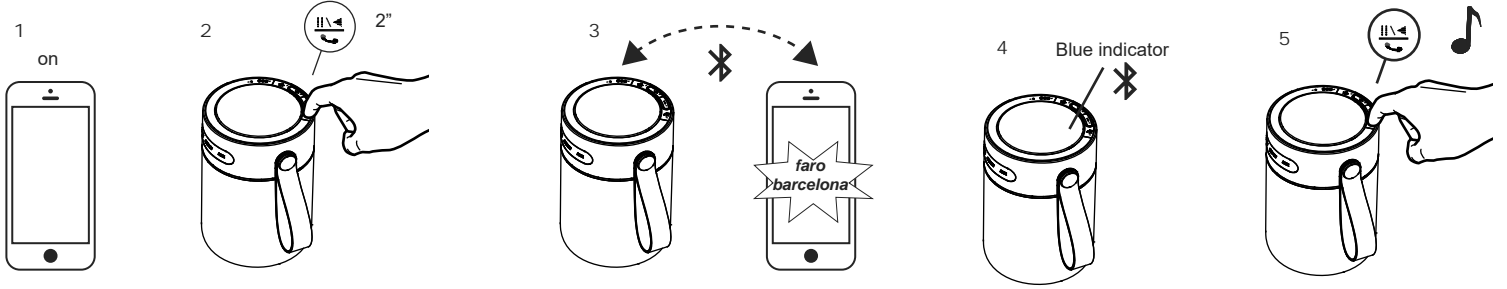

- FUNCTIONS**
- Power on/off (Long press for 2 seconds)
- LIGHTING FUNCTION**
- Warning signal light flashing (Short press circle)
  - Light on/off (Short press circle) & Dimmer function (Long press to adjust dimmer)

**BLUE TOOTH MODE**

- PLAY MODE**
- Volume up & down (Long press)
  - Previous / next song (Short press once)
  - Play mode: pause /play /mute (Short press cycle)

- PHONE FUNCTION**
- Microphone
  - Volume up & down (Long press)
  - Call back (double click twice)
  - Answer & end call (short press once)
  - Reject call (long press)

**TECHNICAL FEATURES - CARACTERISTICAS TÉCNICAS**

LED 1W 2800-3200K MAX 55Lm incl	USB 5V 1A charger	V 2.1+EDR max 10m	Power Bank	Emergency Power bank Green indicator ON
Built-in Rechargeable Lithium Battery Non-replaceable	Max 4hr	Charging Battery Red indicator flashes Full Battery Red indicator ON	Battery Capacity 2200ma/h	
Max 70db	Distorsion >0.5% 1W	Frequency range 20Hz-20KHz	Max. power output: speaker 3Wx1 Light 1.0W	
ON/OFF	Max 8hr	IP44	Max 6hr	SOS light