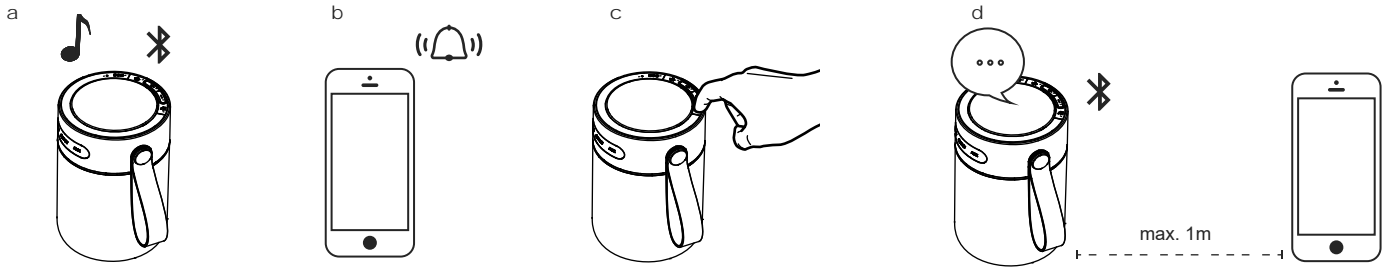

1. **PHONE FUNCTION**
2. Microphone
   - Volume up & down (Long press)
   - Call back (double click twice)
   - Answer & end call (short press once)
   - Reject call (long press)

TECHNICAL FEATURES - CARACTERISTICAS TÉCNICAS

LED 1W 2800-3200K MAX 55Lm incl	USB 5V 1A charger	V 2.1+EDR max 10m	Power Bank	Emergency Power bank Green indicator ON
Built-in Rechargeable Lithium Battery Non-replaceable	Max 4hr	Charging Battery Red indicator flashes Full Battery Red indicator ON	Battery Capacity 2200ma/h	
Max 70db	Distorsion >0.5% 1W	Frequency range 20Hz-20KHz	Max. power output: speaker 3Wx1 Light 1.0W	
ON/OFF	Max 8hr	IP44	Max 6hr	SOS light