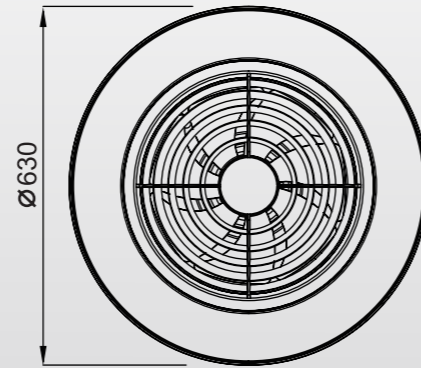

Alisio  
mAntra

Registered OAMI 006190500-001

6705 White

6706 Chrome Silver

App ALISIO

(Apple IOS Android system, Bluetooth)

CRI>80 200-240V - Metal/ABS - Diffuser/Acrylic  
Fan 30W motor DC - LED 70W 4900lm