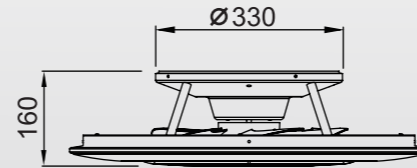

Alisio  
mAntra

Registered OAMI 006190500-001

6705 White

6706 Chrome Silver

App ALISIO

(Apple IOS Android system, Bluetooth)

CRI>80 200-240V - Metal/ABS - Diffuser/Acrylic  
Fan 30W motor DC - LED 70W 4900lm