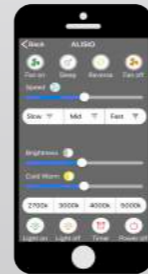

Alisio  
mAntra

Registered OAMI 006190500-001

6705 White

6706 Chrome Silver

App ALISIO

(Apple IOS Android system, Bluetooth)

CRI>80 200-240V - Metal/ABS - Diffuser/Acrylic  
Fan 30W motor DC - LED 70W 4900lm

Alisio  
mAntra

Registered OAMI 006190500-001

mantra

App ALISIO

(Apple IOS Android system, Bluetooth)

Registered OAMI 006190500-001

warm white  
2700K

natural  
4000K