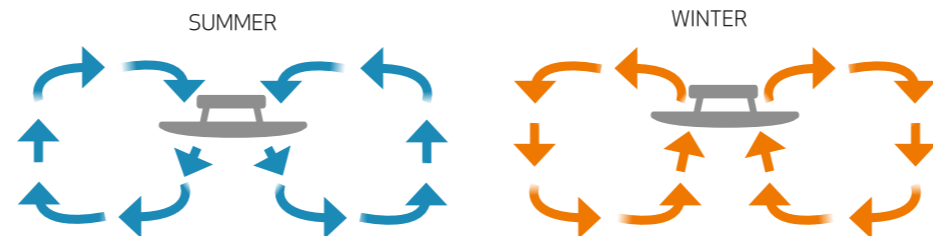

REVERSE FUNCTION