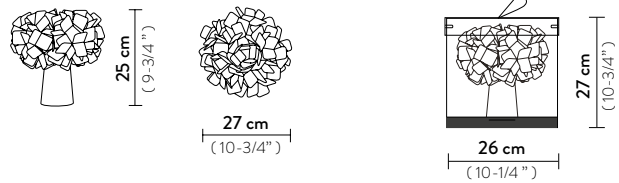

CLIZIA - BATTERY POWERED

DESIGN BY LORENZA BOZZOLI

TECHNICAL SPECIFICATIONS

TABLE

LED: 1,8W Battery LED - 350 Lumen - 2700 K

Rechargeable Li - ion Battery - 14 hours operating time - 5 hours recharging time