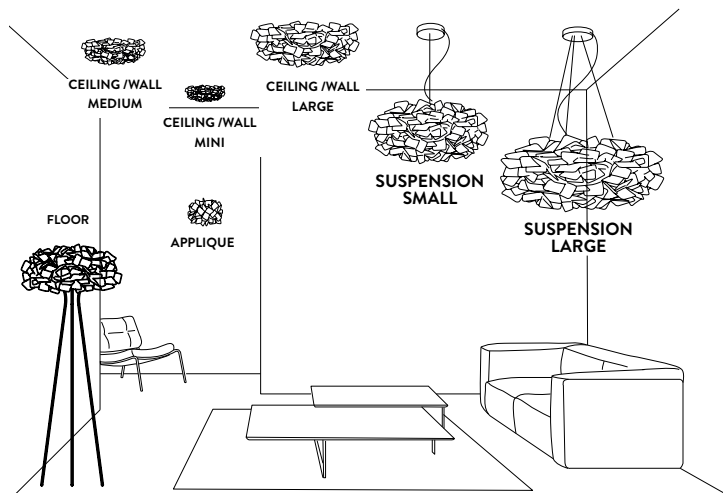

With: Gift Pack
USB / DC plug included

Made of: Lentiflex® and Cristalflex®

Color: ■ FUMÉ ■ MAMA NON MAMA

CE IP 20 □ ▽ ENEC

FUMÉ

MAMA NON MAMA

CLIZIA ENTIRE COLLECTION

ENERGY CLASS